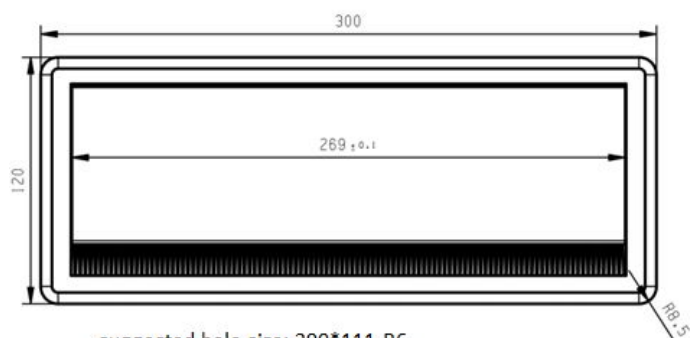

PRODUCT SHEET

Description:

Soft Close Grommet "Mambo" 300x120x27,5mm, Black (RAL9005) ABS Frame,Alu. Lid
W/Brush.Suggested Hole Cutting 290x111mm

Item number:

25.20.381-0

Units	Box	Carton	HS Code	Barcode
Pcs.	1	50	7616991099	
				5704866482271

SISO A/S

Mileparken 11
DK-2740 Skovlunde
Denmark
VAT: DK 24786013

Phone +45 45 830 900

www.siso.dk
siso@siso.dk

Danske Bank
Nytorv Branch
Copenhagen
SWIFT: DABADKKK

Account no.
4180 3112 112936
IBAN Account
DK7230003112112936