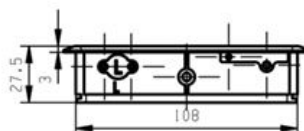

PRODUCT SHEET

Description:

Soft Close Grommet "Mambo" 300x120x27,5mm, Black (RAL9005) ABS Frame,Alu. Lid
W/Brush.Suggested Hole Cutting 290x111mm

Item number:

25.20.381-0

Units	Box	Carton	HS Code	Barcode
Pcs.	1	50	7616991099	
				5704866482271

SISO A/S

Mileparken 11
DK-2740 Skovlunde
Denmark
VAT: DK 24786013

Phone +45 45 830 900

www.siso.dk
siso@siso.dk

Danske Bank
Nytorv Branch
Copenhagen
SWIFT: DABADKKK

Account no.
4180 3112 112936
IBAN Account
DK7230003112112936